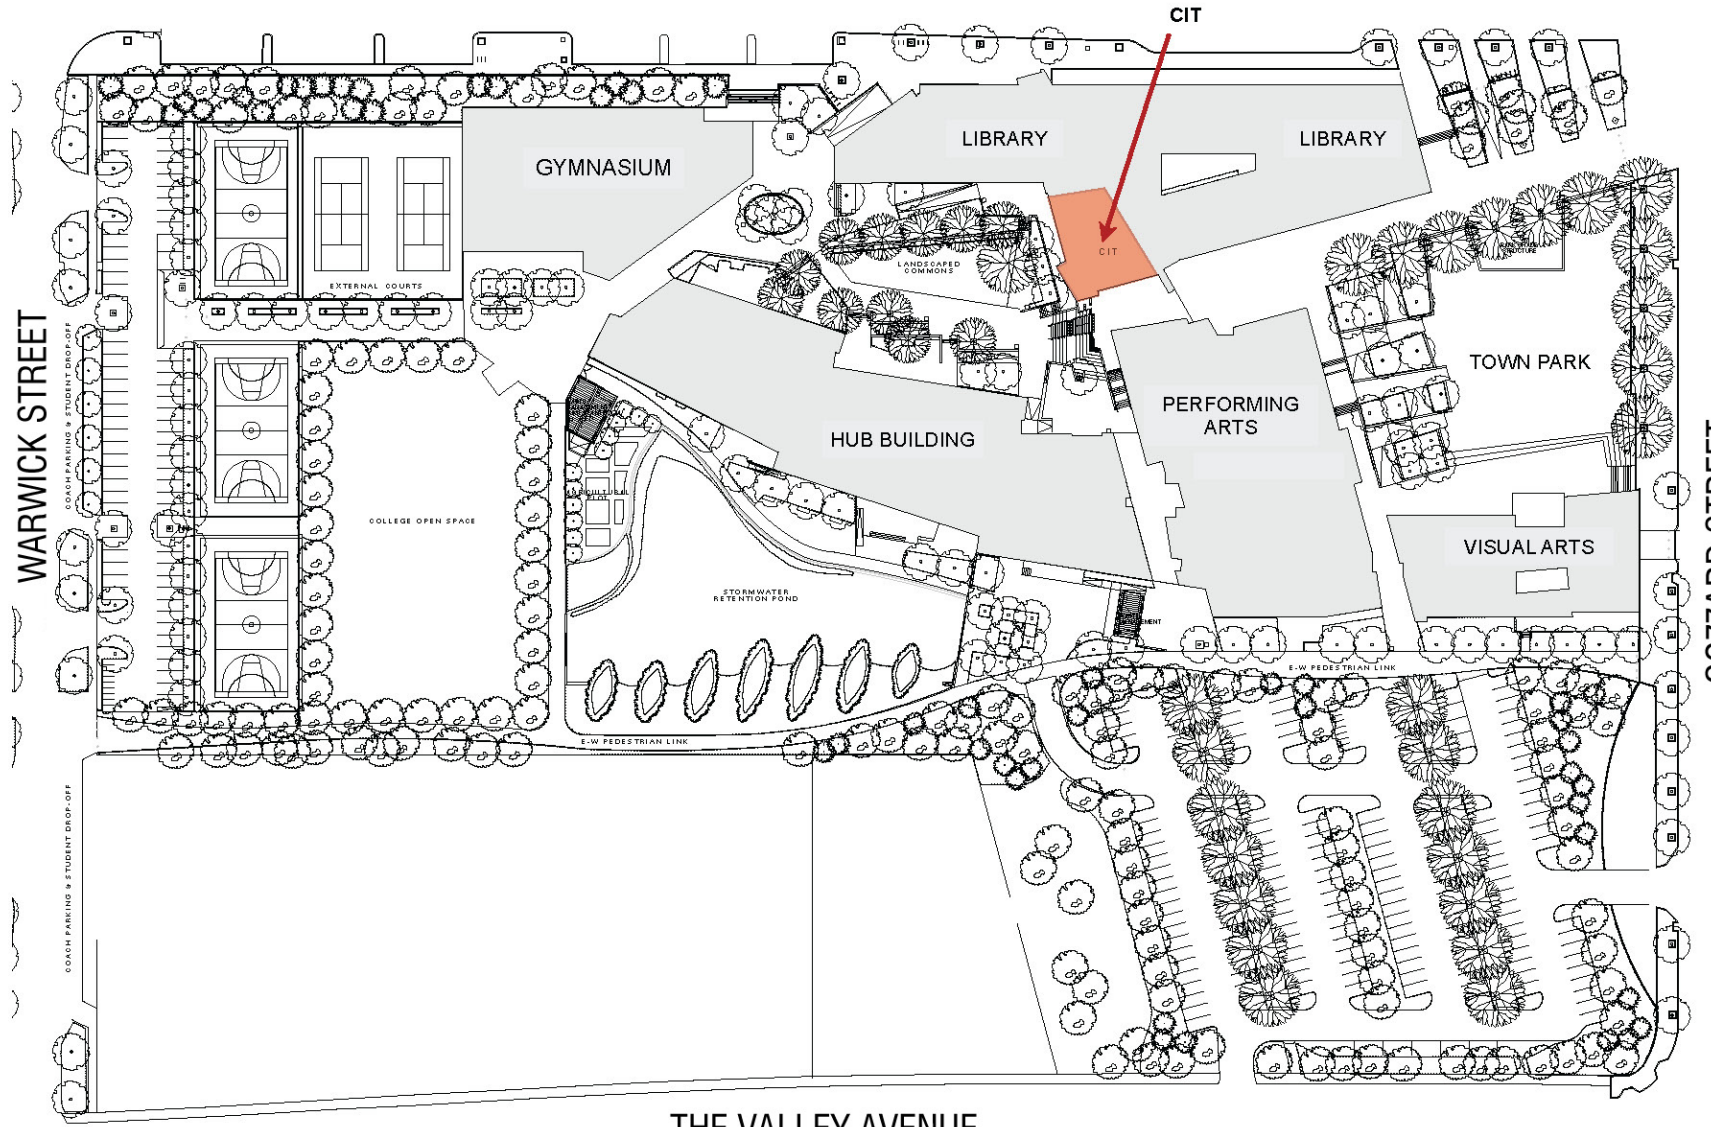

HIBBERSON STREET

CIT

GYMNASIUM

LIBRARY

LIBRARY

PERFORMING ARTS

HUB BUILDING

VISUAL ARTS

TOWN PARK

EXTERNAL COURTS

COLLEGE OPEN SPACE

STORMWATER RETENTION POND

LANDSCAPED COMMONS

WARWICK STREET

GOZZARD STREET

THE VALLEY AVENUE

COACH PARKING & STUDENT DROP-OFF

COACH PARKING & STUDENT DROP-OFF

E-W PEDESTRIAN LINK

E-W PEDESTRIAN LINK